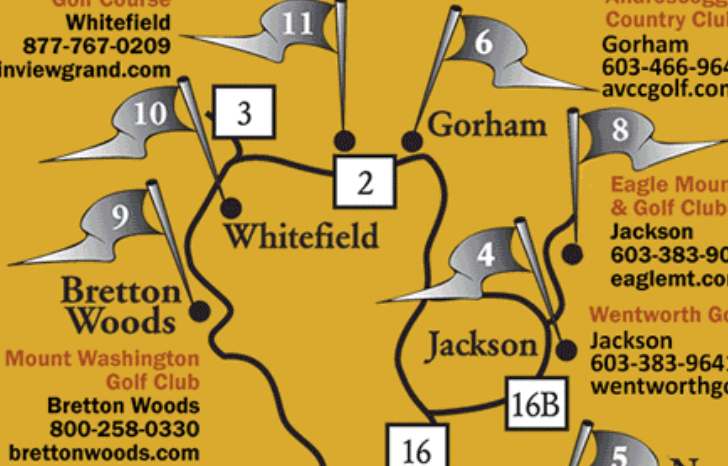

CLICK FOR GOLF COURSES

Mt. Washington Valley *New Hampshire*

New England's Premier Golf Destination

The Mountain View Grand Golf Course
Whitefield
877-767-0209
mountainviewgrand.com

Jefferson

Waumbek Golf Course
Jefferson
603-586-7777
playgolfne.com

Androscoggin Valley Country Club
Gorham
603-466-9648
avccgolf.com

Omni Mount Washington Golf Club
Bretton Woods
800-258-0330
brettonwoods.com

Eagle Mountain House & Golf Club
Jackson
603-383-9090
eaglemt.com